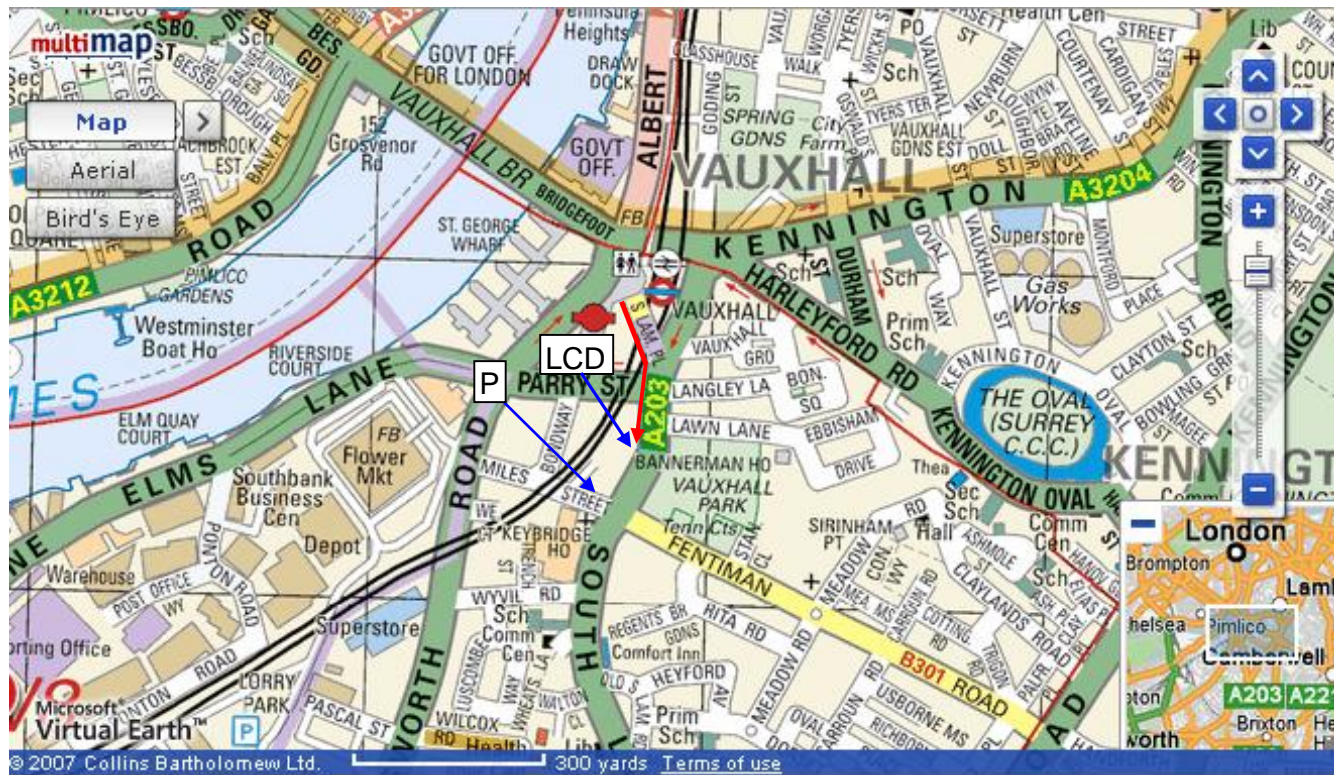

Leonard Cheshire Disability
66 South Lambeth Road, London, SW8 1RL
020 3242 0200

Entrance

P Parking. The entrance to the car park is on Miles Street (only accessible from South Lambeth Road, A203). LCD is at the end on the right hand side.

LCD LCD offices

↓
Route from tube/train station

By Tube

The nearest tube is Vauxhall (Victoria line). Take exit 2 and once out of the station, walk through the tunnel diagonally to your right (South Lambeth Place), with Starbucks on your right and the train station on your left. Once out of the tunnel, turn right and cross the road onto South Lambeth Road. LCD is about 50 m on the right hand side. Approximate travel time 5 minutes.

Please note, Vauxhall tube station has no wheelchair access – the nearest tube stations with wheelchair access are Waterloo (Jubilee and Waterloo & City line), Southwark (Jubilee line) and Brixton (Victoria line).

By Train

The nearest train station is Vauxhall. Take the exit to the left, this will lead you directly to South Lambeth Road, once on the pavement turn right and follow the road, keeping the bridges/train track on your right. You will need to cross over